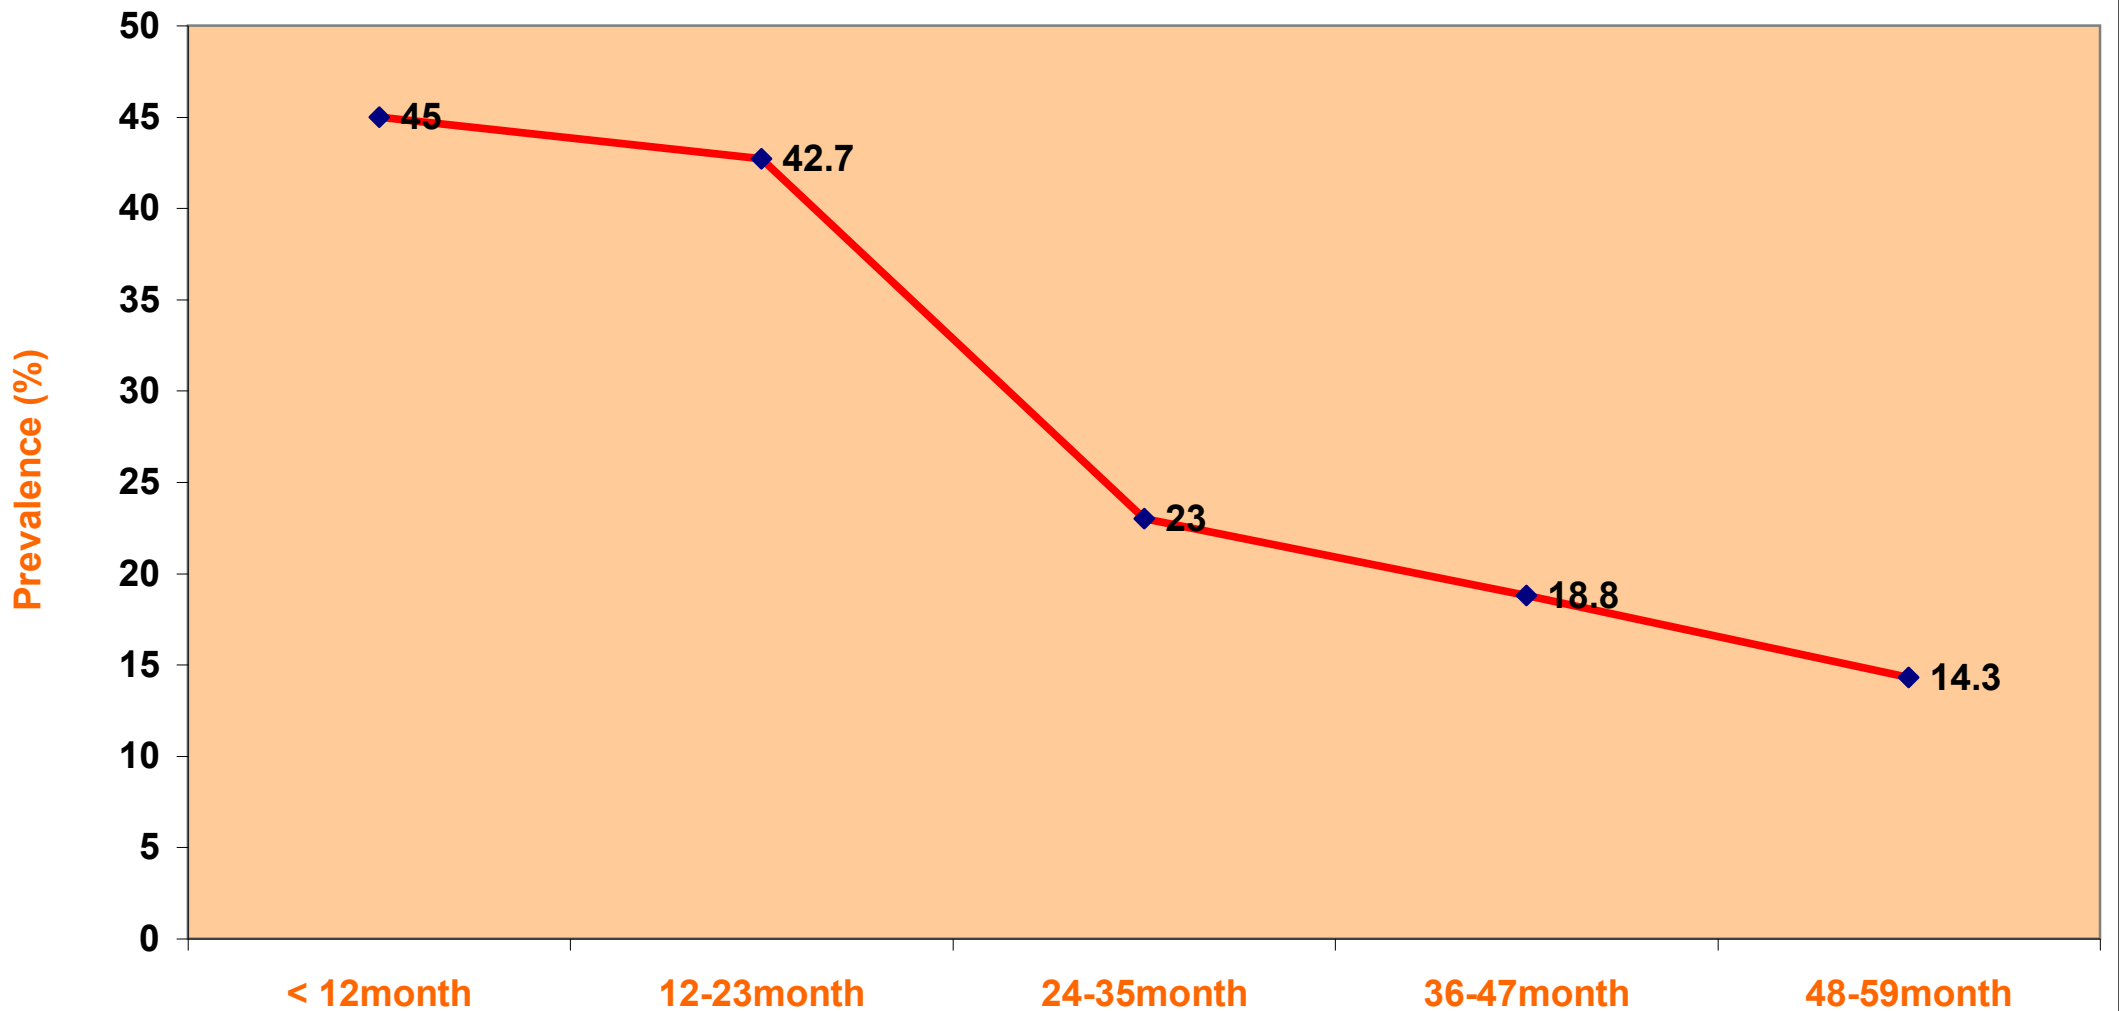

## Prevalence of anemia among Children by age group

**Location:** 36 communes of 9 provinces by 3 regions

Urban area: Hanoi, Hue, Ho Chi Minh

Rural area: Nam Dinh, Nghe An, Bac Lieu.

Mountainous area: Bac Kan, Quang Ngai, Kon Tum

Sources: Micronutrient survey 2014 - 2015, NIN